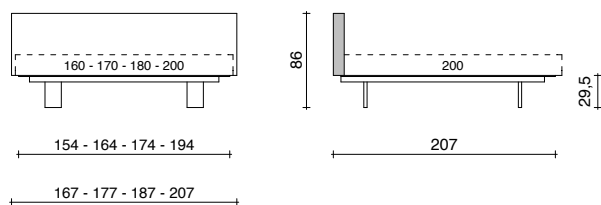

Struttura: Testata in multistrato e HPL stratificato con imbottitura in poliuretano a densità differenziata senza C.F.C. e rivestita di vellutino termolegato con resinato. Base in alluminio completamente smontabile con finitura, vernice a polvere, di colore Argento. Pianale ortopedico in multistrato di betulla pantografato per permettere l'aerazione, spessore 16 mm, finitura naturale.

Piedini: plexiglass.

Rivestimento: Testata con fascia perimetrale in pelle e lati in tessuto anche bicolore, completamente sfoderabile.

Mensola Plane: in alluminio.

Frame: Headboard in plywood and stratified HPL upholstered in variable density, CFC-free polyurethane foam and covered with thermal-bonded, velveteen. Fully detachable, aluminium base with powder-coated, silver-colour finish. Orthopaedic base in pantographed birch plywood to allow ventilation, 16 mm thick with a natural finish.

Feet: plexiglass.

Cover: removable headboard with the contour band in leather, other sides in fabric also two tone.

Shelf Plane: in aluminium.

PLANE PLUS testata H. 56 con fascia perimetrale in pelle
PLANE PLUS headboard H. 56 with perimetric band in leather