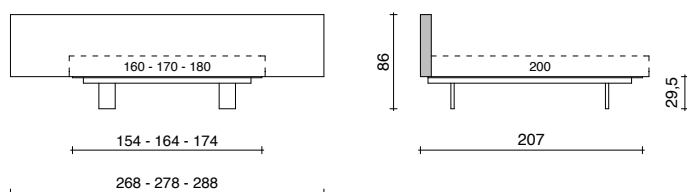

PLANE LONG PLUS testata H. 56 con fascia perimetrale in pelle
PLANE LONG PLUS headboard H. 56 with perimetric band in leather