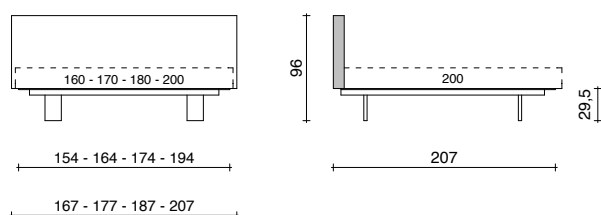

Testata reversibile: si può con estrema facilità estrarla dalla base e girarla cambiando lato: stesso comfort.

Reversible headboard: you can be easily removed and turned around to swap the side: same comfort.

PLANE PLUS testata H. 66 con fascia perimetrale in pelle
PLANE PLUS headboard H. 66 with perimetric band in leather