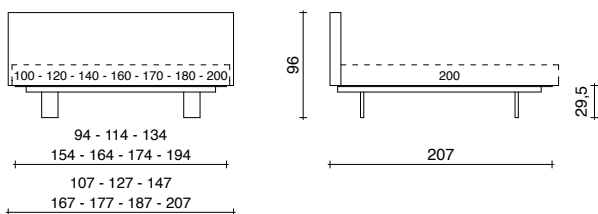

PLANE testata H. 66
PLANE headboard H. 66