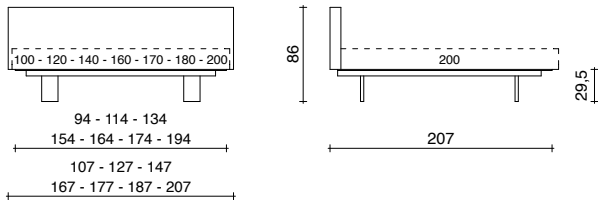

Struttura: Testata in multistrato e HPL stratificato con imbottitura in poliuretano a densità differenziata senza C.F.C. e rivestita di vellutino termolegato con resinato. Base in alluminio completamente smontabile con finitura, vernice a polvere, di colore Argento. Pianale ortopedico in multistrato di betulla pantografato per permettere l'aerazione, spessore 16 mm, finitura naturale.

Piedini: plexiglass.

Rivestimento: Testata in tessuto, eco-synthetic e pelle sfoderabile oppure in tessuto bicolore sfoderabile.

Mensola Plane: in alluminio.

Frame: Headboard in plywood and stratified HPL upholstered in variable density, CFC-free polyurethane foam and covered with thermal-bonded, velveteen. Fully detachable, aluminium base with powder-coated, silver-colour finish. Orthopaedic base in pantographed birch plywood to allow ventilation, 16 mm thick with a natural finish.

Feet: plexiglass.

Cover: removable headboard in fabric, eco-synthetic and leather.

PLANE testata H. 56
PLANE headboard H. 56