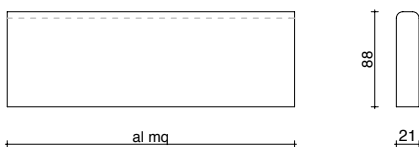

*Grafici presentati con il Soggiacolo/Base decentrato.

* Graphics presented with upholstered bed/base offset

BASE CONTENITORE A 1 APERTURA O A 2 POSIZIONI

SINGLE-OPENING OR DUAL POSITIONS STORAGE BASE

SOMMIER

SOMMIER BASE CONTENITORE A 1 APERTURA O A 2 POSIZIONI

SOMMIER SINGLE-OPENING OR DUAL POSITIONS STORAGE BASE

WONDER TESTATA AL MQ ANCHE A MURO O COLLEGABILE AI SOMMIER

WONDER HEADBOARD, AVAILABLE BY THE SQUARE METRE AND ALSO WALL-MOUNTED OR CONNECTABLE TO SOMMIER