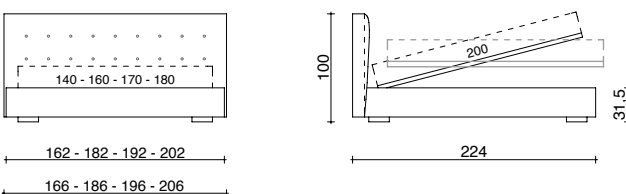

BASIC BASE CONTENITORE A 1 APERTURA O A 2 POSIZIONI

BASIC SINGLE-OPENING OR DUAL-POSITION STORAGE BASE

SPONDA LARGE FASCE IMBOTTITE H. 9 CM

LARGE FRAME PADDED SURROUND H. 9 CM

SPONDA LARGE BASE CONTENITORE A 1 APERTURA O A 2 POSIZIONI

FRAME LARGE SINGLE-OPENING OR DUAL-POSITION STORAGE BASE

TESTATA PARIGI AL MQ, ANCHE A MURO O COLLEGABILE A TUTTI I SOMMIER DUOMO DESIGN

PARIGI HEADBOARD, AVAILABLE BY THE SQUARE METRE AND ALSO WALL-MOUNTED OR CONNECTABLE TO ALL DUOMO DESIGN SOMMIER