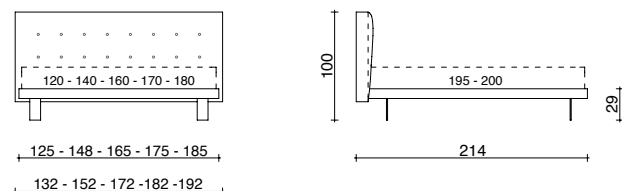

BASIC FASCE IMBOTTITE H. 9 CM

BASIC PADDED SURROUND H. 9 CM