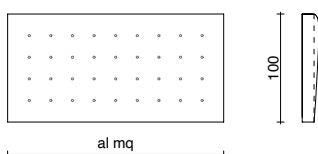

BASIC BASE CONTENITORE A 1 APERTURA O A 2 POSIZIONI

BASIC SINGLE-OPENING OR DUAL-POSITION STORAGE BASE

SPONDA LARGE FASCE IMBOTTITE H. 9 CM

LARGE FRAME PADDED SURROUND H. 9 CM

SPONDA LARGE BASE CONTENITORE A 1 APERTURA O A 2 POSIZIONI

FRAME LARGE SINGLE-OPENING OR DUAL-POSITION STORAGE BASE

TESTATA PARIGI AL MQ, ANCHE A MURO O COLLEGABILE A TUTTI I SOMMIER DUOMO DESIGN

PARIGI HEADBOARD, AVAILABLE BY THE SQUARE METRE AND ALSO WALL-MOUNTED OR CONNECTABLE TO ALL DUOMO DESIGN SOMMIER