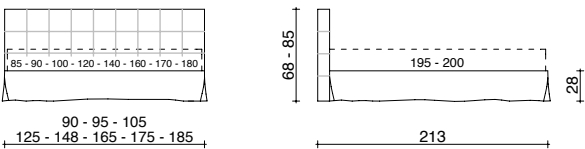

BASIC CON GALA TESTATA TRAPUNTATA H. 68/85 CM
BASIC WITH SKIRT, QUILTED HEADBOARD H. 68/85 CM