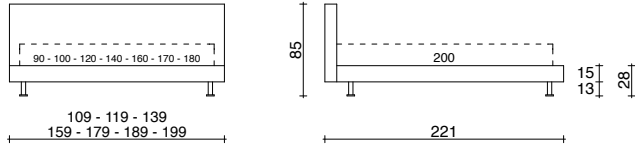

SPONDA LARGE H. 85 CM BASE CONTENITORE A 1 APERTURA O A 2 POSIZIONI
LARGE FRAME H. 85 CM AND SINGLE-OPENING OR DUAL-POSITION STORAGE BASE