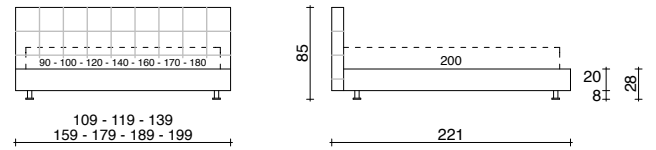

SPONDA LARGE TESTATA TRAPUNTATA H. 85 CM FASCE IMBOTTITE H. 20 CM
LARGE FRAME, QUILTED HEADBOARD 85, PADDED SURROUND H. 20 CM