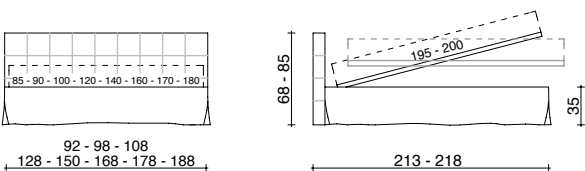

BASIC TESTATA TRAPUNTATA H. 68/85 CM BASE CONTENITORE A 1 APERTURA O A 2 POSIZIONI  
 BASIC QUILTED HEADBOARD H. 68/85 WITH SINGLE-OPENING OR DUAL-POSITION STORAGE BASE

BASIC CON GALA H. 68/85 CM  
 BASIC WITH SKIRT H. 68/85 CM

BASIC CON GALA H. 68/85 CM  
 BASIC WITH SKIRT H. 68/85 CM

BASIC CON GALA H. 68/85 CM BASE CONTENITORE A 1 APERTURA O A 2 POSIZIONI  
 BASIC WITH SKIRT H. 68/85 CM AND SINGLE-OPENING OR DUAL-POSITION STORAGE BASE

BASIC CON GALA TESTATA TRAPUNTATA H. 68/85 CM  
 BASIC WITH SKIRT, QUILTED HEADBOARD H. 68/85 CM

BASIC CON GALA TESTATA TRAPUNTATA H. 68/85 CM  
 BASIC WITH SKIRT, QUILTED HEADBOARD H. 68/85 CM

BASIC CON GALA TESTATA TRAPUNTATA H. 68/85 CM BASE CONTENITORE A 1 APERTURA O A 2 POSIZIONI  
 BASIC WITH SKIRT AND QUILTED HEADBOARD H. 68/85 CM, SINGLE-OPENING OR DUAL-POSITION STORAGE BASE