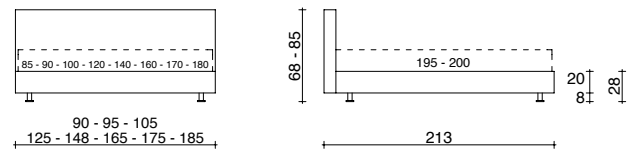

BASIC H. 68/85 CM FASCE IMBOTTITE H. 20 CM

BASIC H. 68/85 CM, PADDED SURROUND H. 20 CM