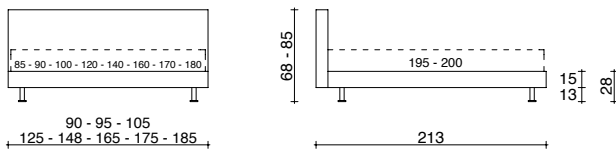

## TESTATA MONO AL MQ, ANCHE A MURO

MONO HEADBOARD, AVAILABLE BY THE SQUARE METRE AND ALSO WALL-MOUNTED

TESTATA SUPERIORE AD ALTEZZA 130 CM CON TESSUTI ALTEZZA 140 CM OCCORRE CUCITURA IN BASSO  
HEADBOARD TALLER THAN 130 CM WITH FABRICS HEIGHT 140 CM IT IS NECESSARY TO SEW AT THE BOTTOM

## TESTATA MONO TRAPUNTATA AL MQ, ANCHE A MURO

QUILTED MONO HEADBOARD, AVAILABLE BY THE SQUARE METRE AND ALSO WALL-MOUNTED

TESTATA SUPERIORE AD ALTEZZA 130 CM CON TESSUTI ALTEZZA 140 CM OCCORRE CUCITURA IN BASSO  
HEADBOARD TALLER THAN 130 CM WITH FABRICS HEIGHT 140 CM IT IS NECESSARY TO SEW AT THE BOTTOM

## BASIC H. 68/85 CM FASCE IMBOTTITE H. 15 CM

BASIC H. 68/85 CM, PADDED SURROUND H. 15 CM