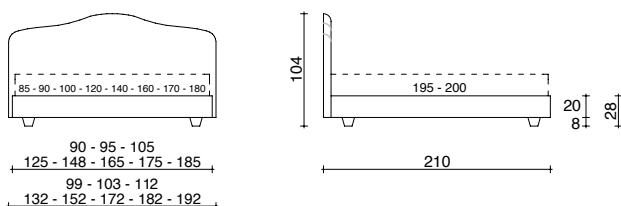

Base con fasce imbottite: h.20 cm – h.27 cm – h.32 cm e fascia apribile sx-dx (sollevamento con pistone). Fascia apribile e Gala possono nascondere un 2° letto estraibile o una coppia di cassettoni.

Base Contenitore con rete in alluminio Alu-Bed® smontabile, in 2 altezze utili interne: h.17 cm – h.22 cm.

Piedini: Legno finiture wengè, noce, ciliegio, alluminio e laccato opaco bianco e beige.

Rivestimento: Tessuto, eco-synthetic e pelle completamente sfoderabile.

Cucitura: Fondo teso velcrato e fondo libero con gala.

Frame: Multi-plywood headboard. The base is in steel and is fixed or detachable. Bed base with firmness-adjustable beech slats. Upholstered in CFC-free polyurethane foam with differentiated density and covered with synthetic padding and thermally bonded velveteen.

Base with padded surround, height 20 cm, 27 cm or 32 cm and side panels (left or right) that can be opened upwards by means of a gas-piston. The openable panel and skirt can hide a second pull-out bed or two drawers.

Storage base with detachable Alu-Beds® aluminium bed frame, in 2 different available heights inside: 17 cm or 22 cm.

Feet: Wood in a wenge, walnut, cherry, aluminium or in beige and matt white lacquered finish.

Covering: fabric, eco-synthetic fabric and leather, fully removable.

Seams: taut base cover with velcro and loose cover with skirt with folds.

BASIC FASCE IMBOTTITE H. 20 CM
BASIC PADDED SURROUND H. 20 CM