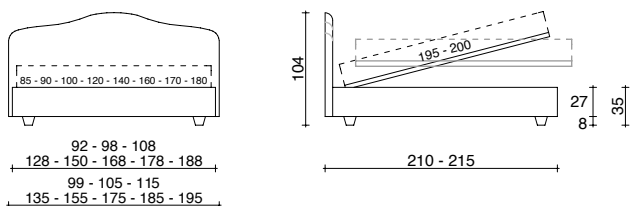

Storage base with detachable Alu-Beds® aluminium bed frame, in 2 different available heights inside: 17 cm or 22 cm.

**Feet:** Wood in a wenge, walnut, cherry, aluminium or in beige and matt white lacquered finish.

**Covering:** fabric, eco-synthetic fabric and leather, fully removable.

**Seams:** taut base cover with velcro and loose cover with skirt with folds.

**BASIC FASCE IMBOTTITE H. 20 CM**  
**BASIC PADDED SURROUND H. 20 CM**

**BASIC FASCE IMBOTTITE H. 27 CM**  
**BASIC PADDED SURROUND H. 27 CM**

**BASIC BASE CONTENITORE A 1 APERTURA O A 2 POSIZIONI**  
**BASIC SINGLE-OPENING OR DUAL-POSITION STORAGE BASE**

**GALA CON FASCE IMBOTTITE H. 20 CM**  
**SKIRT WITH PADDED SURROUND, H. 20 CM**