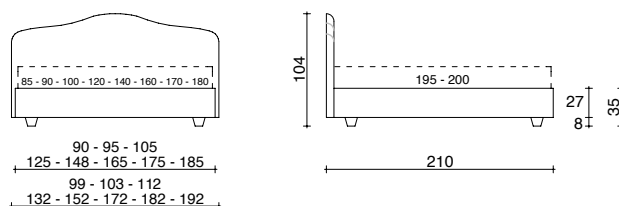

Storage base with detachable Alu-Beds® aluminium bed frame, in 2 different available heights inside: 17 cm or 22 cm.

**Feet:** Wood in a wenge, walnut, cherry, aluminium or in beige and matt white lacquered finish.

**BASIC FASCE IMBOTTITE H. 27 CM**  
**BASIC PADDED SURROUND H. 27 CM**

**BASIC BASE CONTENITORE A 1 APERTURA O A 2 POSIZIONI**  
**BASIC SINGLE-OPENING OR DUAL-POSITION STORAGE BASE**

**GALA CON FASCE IMBOTTITE H. 20 CM**  
**SKIRT WITH PADDED SURROUND, H. 20 CM**