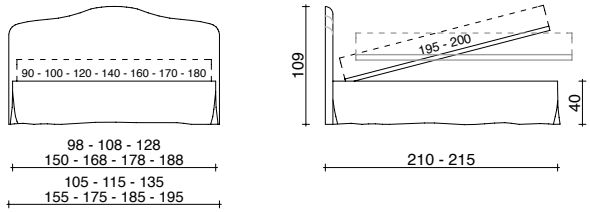

GALA BASE CONTENITORE A 1 APERTURA O A 2 POSIZIONI
SKIRT WITH SINGLE-OPENING OR DUAL-POSITION STORAGE BASE