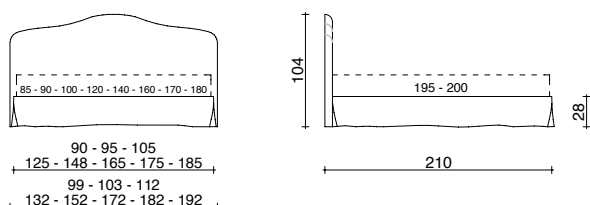

Storage base with detachable Alu-Beds® aluminium bed frame, in 2 different available heights inside: 17 cm or 22 cm.

**Feet:** Wood in a wenge, walnut, cherry, aluminium or in beige and matt white lacquered finish.

**Covering:** fabric, eco-synthetic fabric and leather, fully removable.

**Seams:** taut base cover with velcro and loose cover with skirt with folds.

**BASIC FASCE IMBOTTITE H. 20 CM**  
**BASIC PADDED SURROUND H. 20 CM**

**BASIC FASCE IMBOTTITE H. 27 CM**  
**BASIC PADDED SURROUND H. 27 CM**

**BASIC BASE CONTENITORE A 1 APERTURA O A 2 POSIZIONI**  
**BASIC SINGLE-OPENING OR DUAL-POSITION STORAGE BASE**

**GALA CON FASCE IMBOTTITE H. 20 CM**  
**SKIRT WITH PADDED SURROUND, H. 20 CM**