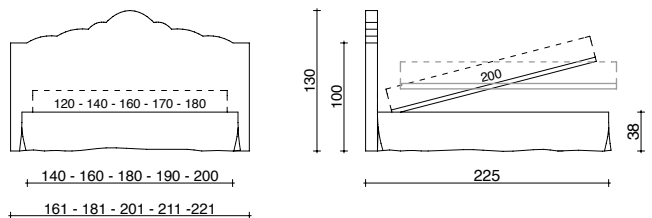

GALA BASE CONTENITORE A 1 APERTURA O A 2 APERTURE
SKIRT WITH SINGLE-OPENING OR DUAL-POSITION STORAGE BASE