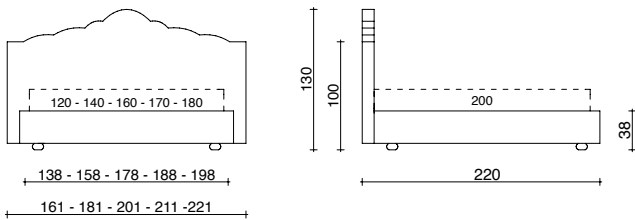

ELETTRA

P&S Duomo design

Struttura: Testata in legno multistrato e la base in alluminio Alu-Beds®, completamente smontabile. Piano letto a doghe di faggio con regolatori di rigidità. Imbottitura in poliuretano espanso a densità differenziata senza C.F.C., rivestita con ovatta sintetica e vellutino termolegato.

Base con fasce imbottite h. 32 cm.
Base Contenitore con rete in alluminio Alu-Bed smontabile.

Altezza utile interna 22 cm.

La testata ELETTRA è disponibile anche a muro per tutti i Sommier Duomo Design.

Piedini: legno finiture wengè, noce, ciliegio, alluminio e laccato opaco bianco, grigio Ral 7026.

Rivestimento: Tessuto, eco-synthetic e pelle completamente sfoderabile.

Cucitura: Fondo libero (spacchetto o gala) o fondo teso velcrato.

Frame: Multi-plywood headboard. The base is in Alu-Beds® aluminium and can be fully dismantled. Bed base with firmness-adjustable beech slats. Upholstered in CFC-free polyurethane foam with differentiated density and covered with synthetic padding and thermally bonded velveteen.

Padded bed surround, height 32 cm.

Storage base with detachable Alu-Beds® aluminium bed frame.

Bed frame, available height inside: 22 cm.

The ELETTRA headboard is also available in a wall-mounted model to be used for all the Duomo Design upholstered Sommier.

Feet: Solid wood in the finishes wengè, walnut, cherry or painted in aluminium, in matt white and in grey Ral 7026.

Covering: fabric, eco-synthetic fabric and leather, fully removable.

Seams: Loose cover of the base (with slit or skirt with folds on the corners) or taut bed base cover with velcro.

BASE CONTENITORE A 1 APERTURA O A 2 POSIZIONI
SINGLE-OPENING OR DUAL-POSITIONS STORAGE BASE