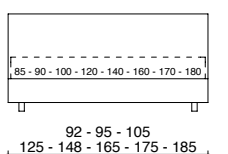

Base with padded surround, available in heights of: 9 cm, 15 cm, 20 cm or 27 cm, and side panels (left or right) that can be opened upwards by means of a gas-piston.

The openable panel and flounce can hide a second pull-out bed or two drawers. Storage base with detachable Alu-Beds© aluminium bed frame, available height inside: 17 cm.

FASCE IMBOTTITE H. 15 CM
PADDED SURROUND H. 15 CM

FASCE IMBOTTITE H. 20 CM
PADDED SURROUND H. 20 CM

FASCE IMBOTTITE H. 27 CM
PADDED SURROUND H. 27 CM

BASE CONTENITORE A 1 APERTURA O A 2 POSIZIONI
SINGLE-OPENING OR DUAL-POSITION STORAGE BASE