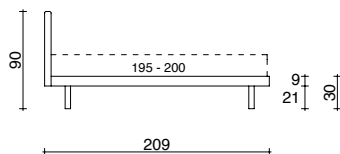

Base with padded surround, available in heights of: 9 cm, 15 cm, 20 cm or 27 cm, and side panels (left or right) that can be opened upwards by means of a gas-piston.

The openable panel and flounce can hide a second pull-out bed or two drawers. Storage base with detachable Alu-Beds© aluminium bed frame, available height inside: 17 cm.

FASCE IMBOTTITE H. 15 CM
PADDED SURROUND H. 15 CM

FASCE IMBOTTITE H. 20 CM
PADDED SURROUND H. 20 CM

FASCE IMBOTTITE H. 27 CM
PADDED SURROUND H. 27 CM

BASE CONTENITORE A 1 APERTURA O A 2 POSIZIONI
SINGLE-OPENING OR DUAL-POSITION STORAGE BASE