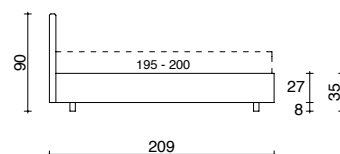

Base with padded surround, available in heights of: 9 cm, 15 cm, 20 cm or 27 cm, and side panels (left or right) that can be opened upwards by means of a gas-piston.

The openable panel and flounce can hide a second pull-out bed or two drawers. Storage base with detachable Alu-Beds© aluminium bed frame, available height inside: 17 cm.

FASCE IMBOTTITE H. 15 CM
PADDED SURROUND H. 15 CM

FASCE IMBOTTITE H. 20 CM
PADDED SURROUND H. 20 CM

FASCE IMBOTTITE H. 27 CM
PADDED SURROUND H. 27 CM

BASE CONTENITORE A 1 APERTURA O A 2 POSIZIONI
SINGLE-OPENING OR DUAL-POSITION STORAGE BASE