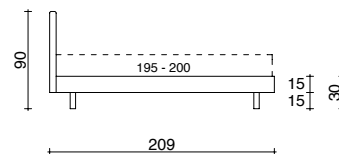

Base with padded surround, available in heights of: 9 cm, 15 cm, 20 cm or 27 cm, and side panels (left or right) that can be opened upwards by means of a gas-piston.

The openable panel and flounce can hide a second pull-out bed or two drawers. Storage base with detachable Alu-Beds© aluminium bed frame, available height inside: 17 cm.

FASCE IMBOTTITE H. 15 CM
PADDED SURROUND H. 15 CM

FASCE IMBOTTITE H. 20 CM
PADDED SURROUND H. 20 CM

FASCE IMBOTTITE H. 27 CM
PADDED SURROUND H. 27 CM

BASE CONTENITORE A 1 APERTURA O A 2 POSIZIONI
SINGLE-OPENING OR DUAL-POSITION STORAGE BASE