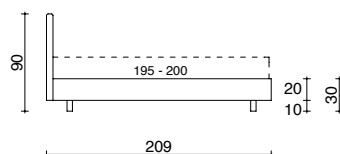

Base with padded surround, available in heights of: 9 cm, 15 cm, 20 cm or 27 cm, and side panels (left or right) that can be opened upwards by means of a gas-piston.

The openable panel and flounce can hide a second pull-out bed or two drawers. Storage base with detachable Alu-Beds© aluminium bed frame, available height inside: 17 cm.

FASCE IMBOTTITE H. 15 CM
PADDED SURROUND H. 15 CM

FASCE IMBOTTITE H. 20 CM
PADDED SURROUND H. 20 CM

FASCE IMBOTTITE H. 27 CM
PADDED SURROUND H. 27 CM

BASE CONTENITORE A 1 APERTURA O A 2 POSIZIONI
SINGLE-OPENING OR DUAL-POSITION STORAGE BASE