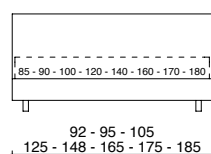

Base with padded surround, available in heights of: 9 cm, 15 cm, 20 cm or 27 cm, and side panels (left or right) that can be opened upwards by means of a gas-piston.

The openable panel and flounce can hide a second pull-out bed or two drawers. Storage base with detachable Alu-Beds© aluminium bed frame, available height inside: 17 cm.

FASCE IMBOTTITE H. 15 CM
PADDED SURROUND H. 15 CM

FASCE IMBOTTITE H. 20 CM
PADDED SURROUND H. 20 CM

FASCE IMBOTTITE H. 27 CM
PADDED SURROUND H. 27 CM

BASE CONTENITORE A 1 APERTURA O A 2 POSIZIONI
SINGLE-OPENING OR DUAL-POSITION STORAGE BASE