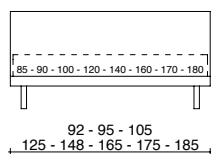

Base with padded surround, available in heights of: 9 cm, 15 cm, 20 cm or 27 cm, and side panels (left or right) that can be opened upwards by means of a gas-piston.

The openable panel and flounce can hide a second pull-out bed or two drawers. Storage base with detachable Alu-Beds© aluminium bed frame, available height inside: 17 cm.

FASCE IMBOTTITE H. 15 CM
PADDED SURROUND H. 15 CM

FASCE IMBOTTITE H. 20 CM
PADDED SURROUND H. 20 CM

FASCE IMBOTTITE H. 27 CM
PADDED SURROUND H. 27 CM

BASE CONTENITORE A 1 APERTURA O A 2 POSIZIONI
SINGLE-OPENING OR DUAL-POSITION STORAGE BASE