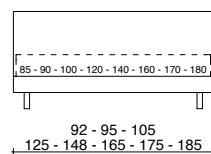

Base with padded surround, available in heights of: 9 cm, 15 cm, 20 cm or 27 cm, and side panels (left or right) that can be opened upwards by means of a gas-piston.

The openable panel and flounce can hide a second pull-out bed or two drawers. Storage base with detachable Alu-Beds© aluminium bed frame, available height inside: 17 cm.

FASCE IMBOTTITE H. 15 CM
PADDED SURROUND H. 15 CM

FASCE IMBOTTITE H. 20 CM
PADDED SURROUND H. 20 CM

FASCE IMBOTTITE H. 27 CM
PADDED SURROUND H. 27 CM

BASE CONTENITORE A 1 APERTURA O A 2 POSIZIONI
SINGLE-OPENING OR DUAL-POSITION STORAGE BASE