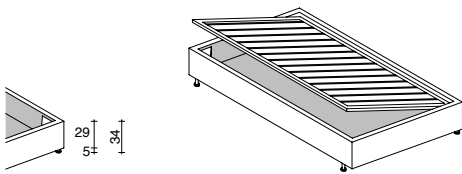

Frame: Squared elements. Multi-plywood or steel headboard and multi-plywood backrest, available in various heights and lengths, by square metre and wall-mounted. Steel base with firmness-adjustable beech slats. Bed surround panels in multi-plywood and in various heights: 15 cm - 29 cm. Closed or L-R openable surround (gas piston lifting mechanism) which can conceal a 2nd pull-out bed or storage drawers on wheels. Padding in CFC-free differentiated density polyurethane foam and synthetic cotton wool with thermobonded velveteen. Storage base with fully detachable Alu-Beds® aluminium bed frame. Available height inside: 17 cm.

MONO FASCIA APRIBILE O FASCE CHIUSE H.29 MONO SURROUND, OPENABLE OR CLOSED HEIGHT 29 CM.

MATERASSI / MATTRESSES:

L. 85 - 90 - 100 - 120 P. 195 - 200

I grafici sono SX - The graphs are L-side

FASCIA APRIBILE
OPENABLE SURROUND

FASCE CHIUSE
CLOSED SURROUND

TESTATE E/O SCHIENALI DA COLLEGARE AI LETTI O A MURO

HEADBOARDS AND/OR BACKRESTS TO BE ATTACHED TO THE BEDS OR WALL

**MONO BASE CONTENITORE
MONO WITH STORAGE BASE**

MATERASSI / MATTRESSES:

L. 85 - 90 - 100 - 120 P. 195 - 200

I grafici sono SX - The graphs are L-side

APERTURA LATERALE SX-DX
L-R SIDE OPENING

APERTURA FRONTALE A 1 POSIZIONE
FRONT OPENING, 1 POSITION

APERTURA FRONTALE A 2 POSIZIONI
FRONT OPENING, 2 POSITIONS