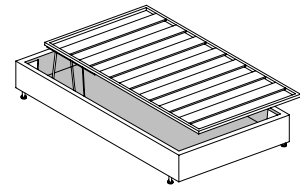

Frame: Squared elements. Multi-plywood or steel headboard and multi-plywood backrest, available in various heights and lengths, by square metre and wall-mounted. Steel base with firmness-adjustable beech slats. Bed surround panels in multi-plywood and in various heights: 15 cm - 29 cm. Closed or L-R openable surround (gas piston lifting mechanism) which can conceal a 2nd pull-out bed or storage drawers on wheels. Padding in CFC-free differentiated density polyurethane foam and synthetic cotton wool with thermobonded velveteen. Storage base with fully detachable Alu-Beds® aluminium bed frame. Available height inside: 17 cm.

MONO FASCIA APRIBILE O FASCE CHIUSE H.29 MONO SURROUND, OPENABLE OR CLOSED HEIGHT 29 CM.

MATERASSI / MATTRESSES:

L. 85 - 90 - 100 - 120 P. 195 - 200

I grafici sono SX - The graphs are L-side

FASCIA APRIBILE
OPENABLE SURROUND

FASCE CHIUSE
CLOSED SURROUND

TESTATE E/O SCHIENALI DA COLLEGARE AI LETTI O A MURO

HEADBOARDS AND/OR BACKRESTS TO BE ATTACHED TO THE BEDS OR WALL

**MONO BASE CONTENITORE
MONO WITH STORAGE BASE**

MATERASSI / MATTRESSES:

L. 85 - 90 - 100 - 120 P. 195 - 200

I grafici sono SX - The graphs are L-side

APERTURA LATERALE SX-DX
L-R SIDE OPENING

APERTURA FRONTALE A 1 POSIZIONE
FRONT OPENING, 1 POSITION

APERTURA FRONTALE A 2 POSIZIONI
FRONT OPENING, 2 POSITIONS