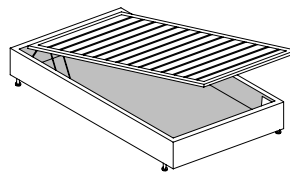

Frame: Squared elements. Multi-plywood or steel headboard and multi-plywood backrest, available in various heights and lengths, by square metre and wall-mounted. Steel base with firmness-adjustable beech slats. Bed surround panels in multi-plywood and in various heights: 15 cm - 29 cm. Closed or L-R openable surround (gas piston lifting mechanism) which can conceal a 2nd pull-out bed or storage drawers on wheels. Padding in CFC-free differentiated density polyurethane foam and synthetic cotton wool with thermobonded velveteen. Storage base with fully detachable Alu-Beds® aluminium bed frame. Available height inside: 17 cm.

MONO FASCIA APRIBILE O FASCE CHIUSE H.29 MONO SURROUND, OPENABLE OR CLOSED HEIGHT 29 CM.

MATERASSI / MATTRESSES:

L. 85 - 90 - 100 - 120 P. 195 - 200

I grafici sono SX - The graphs are L-side

FASCIA APRIBILE
OPENABLE SURROUND

FASCE CHIUSE
CLOSED SURROUND

TESTATE E/O SCHIENALI DA COLLEGARE AI LETTI O A MURO

HEADBOARDS AND/OR BACKRESTS TO BE ATTACHED TO THE BEDS OR WALL

**MONO BASE CONTENITORE
MONO WITH STORAGE BASE**

MATERASSI / MATTRESSES:

L. 85 - 90 - 100 - 120 P. 195 - 200

I grafici sono SX - The graphs are L-side

APERTURA LATERALE SX-DX
L-R SIDE OPENING

APERTURA FRONTALE A 1 POSIZIONE
FRONT OPENING, 1 POSITION

APERTURA FRONTALE A 2 POSIZIONI
FRONT OPENING, 2 POSITIONS