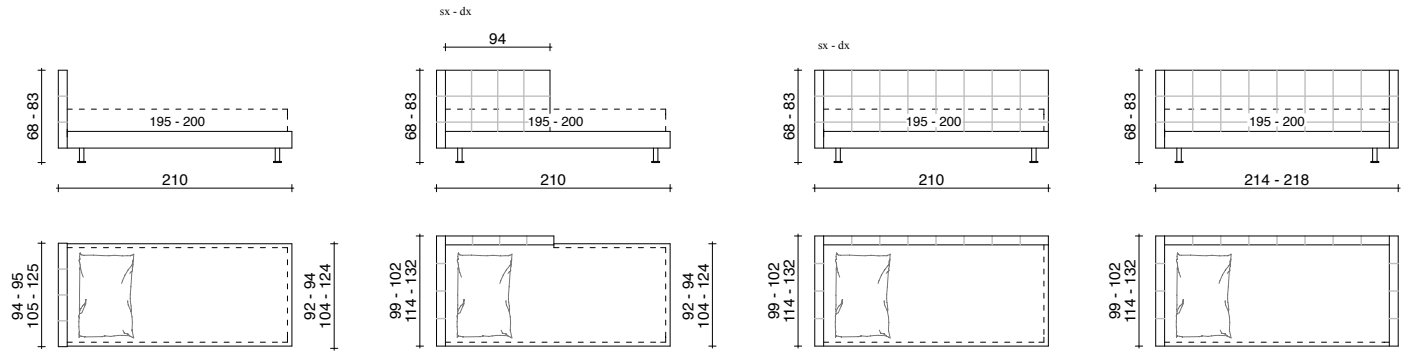

TESTATE E/O SCHIENALI DA COLLEGARE AI LETTI O A MURO
HEADBOARDS AND/OR BACKRESTS TO BE ATTACHED TO THE BEDS OR WALL

MONO TESTATA TRAPUNTATA FASCE IMBOTTITE H. 15 CM
MONO QUILTED HEADBOARD AND PADDED SURROUND HEIGHT 15 CM.

MATERASSI / MATTRESSES:

L. 85 - 90 - 100 - 120 P. 195 - 200

I grafici sono SX - The graphs are L-side

PIEDI
FEET

RUOTE
WHEELS

TESTATE E/O SCHIENALI DA COLLEGARE AI LETTI O A MURO

HEADBOARDS AND/OR BACKRESTS TO BE ATTACHED TO THE BEDS OR WALL