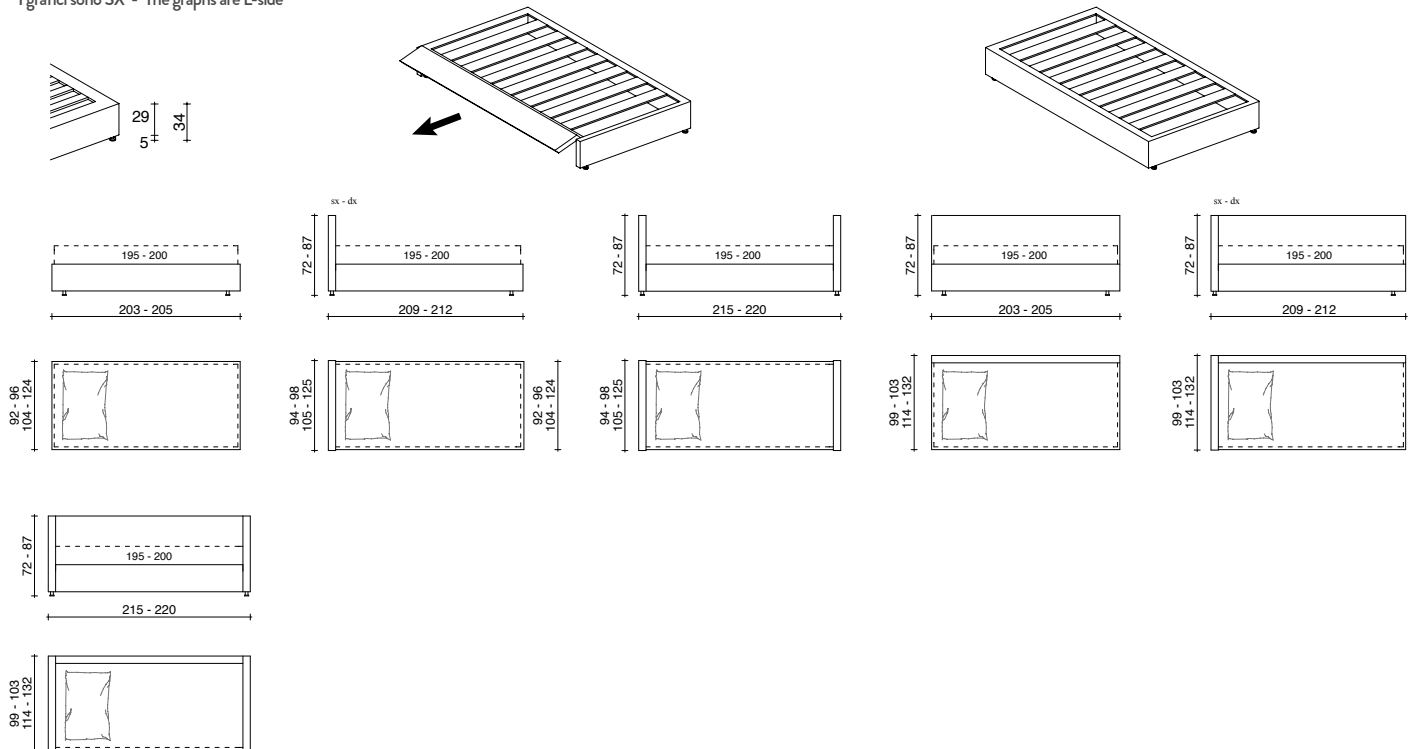

Frame: Squared elements. Multi-plywood or steel headboard and multi-plywood backrest, available in various heights and lengths, by square metre and wall-mounted. Steel base with firmness-adjustable beech slats. Bed surround panels in multi-plywood and in various heights: 15 cm - 29 cm. Closed or L-R openable surround (gas piston lifting mechanism) which can conceal a 2nd pull-out bed or storage drawers on wheels. Padding in CFC-free differentiated density polyurethane foam and synthetic cotton wool with thermobonded velveteen. Storage base with fully detachable Alu-Beds® aluminium bed frame. Available height inside: 17 cm.

Feet: steel and/or wheels. The wheels are optional, standard only in the version with padded surround h.15 cm.

Covering: fabric, eco-synthetic fabric and leather, fully removable.

Seams: Headboard, smooth with or without piped seams and quilted.

MONO FASCIA APRIBILE O FASCE CHIUSE H.29 MONO SURROUND, OPENABLE OR CLOSED HEIGHT 29 CM.

MATERASSI / MATTRESSES:

L. 85 - 90 - 100 - 120 P. 195 - 200

I grafici sono SX - The graphs are L-side

FASCIA APRIBILE
OPENABLE SURROUND

FASCE CHIUSE
CLOSED SURROUND

TESTATE E/O SCHIENALI DA COLLEGARE AI LETTI O A MURO

HEADBOARDS AND/OR BACKRESTS TO BE ATTACHED TO THE BEDS OR WALL

**MONO BASE CONTENITORE
MONO WITH STORAGE BASE**

MATERASSI / MATTRESSES: