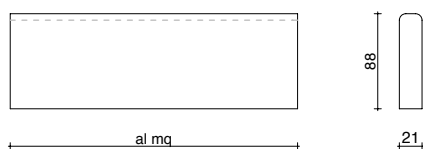

*Grafici presentati con il Sommier/Base decentrato.

* Graphics presented with upholstered bed/base offset

BASE CONTENITORE A 1 APERTURA O A 2 POSIZIONI

SINGLE-OPENING OR DUAL POSITIONS STORAGE BASE

SOMMIER

SOMMIER BASE CONTENITORE A 1 APERTURA O A 2 POSIZIONI

SOMMIER SINGLE-OPENING OR DUAL POSITIONS STORAGE BASE

WONDER TESTATA AL MQ ANCHE A MURO O COLLEGABILE AI SOMMIER

WONDER HEADBOARD, AVAILABLE BY THE SQUARE METRE AND ALSO WALL-MOUNTED OR CONNECTABLE TO SOMMIER