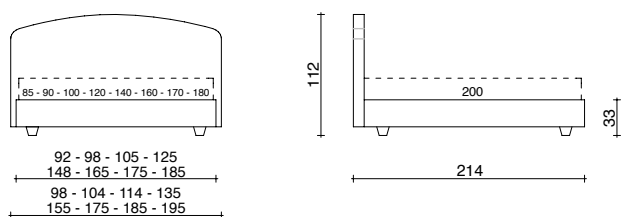

BASE CONTENITORE A 1 APERTURA O A 2 POSIZIONI SINGLE-OPENING OR DUAL POSITIONS STORAGE BASE