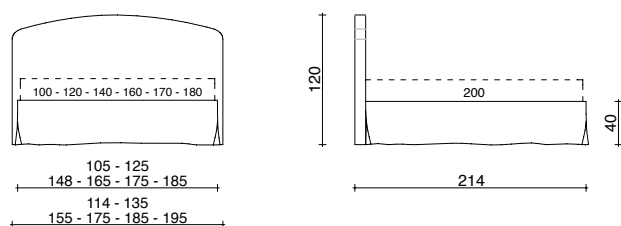

Proposed in different heights: 112 cm, 114 cm or 120 cm.

Bed frame with padded surround, with a height of 25 cm, 27 cm or 32 cm.

Storage base with Alu-Bed® aluminium bed frame, available in 3 different available heights inside: 14.5 cm, 17 cm or 22 cm.

BASE CONTENITORE A 1 APERTURA O A 2 POSIZIONI SINGLE-OPENING OR DUAL POSITIONS STORAGE BASE

ODEA ALTO CON GALA ODEA TALL WITH SKIRT

ODEA ALTO CON GALA BASE CONTENITORE A 1 APERTURA O A 2 POSIZIONI ODEA TALL WITH SKIRT AND SINGLE-OPENING OR DUAL-POSITION STORAGE BASE