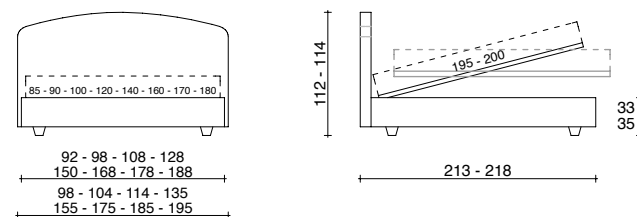

BASE CONTENITORE A 1 APERTURA O A 2 POSIZIONI SINGLE-OPENING OR DUAL POSITIONS STORAGE BASE