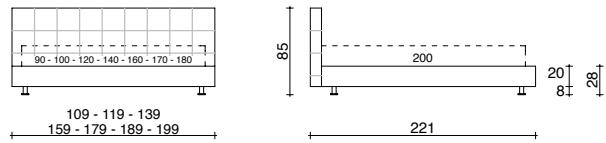

SPONDA LARGE TESTATA TRAPUNTATA H. 85 CM FASCE IMBOTTITE H. 20 CM
LARGE FRAME QUILTED HEADBOARD H. 85 CM, PADDED SURROUND H. 20 CM