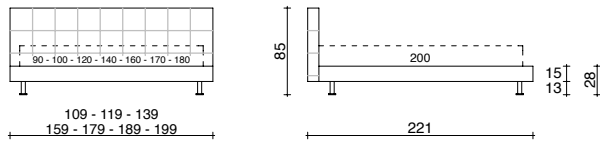

SPONDA LARGE TESTATA TRAPUNTATA H. 85 CM FASCE IMBOTTITE H. 15 CM
LARGE FRAME QUILTED HEADBOARD H. 85 CM, PADDED SURROUND H. 15 CM