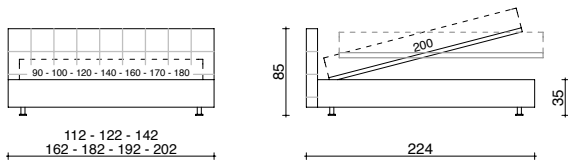

SPONDA LARGE TESTATA TRAPUNTATA H. 85 CM BASE CONTENITORE A 1 APERTURA O A 2 POSIZIONI
LARGE FRAME QUILTED HEADBOARD H. 85 CM WITH SINGLE-OPENING OR DUAL-POSITION STORAGE BASE