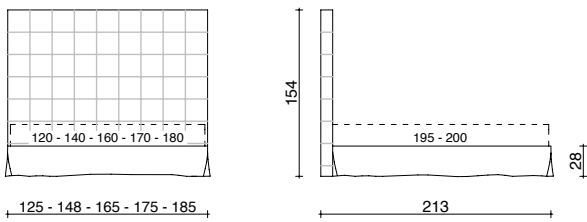

BASIC ALTO CON GALA TESTATA TRAPUNTATA H. 160 CM BASE CONTENITORE A 1 APERTURA O A 2 POSIZIONI
BASIC TALL WITH SKIRT AND QUILTED HEADBOARD H. 160 CM, SINGLE-OPENING OR DUAL-POSITION STORAGE BASE