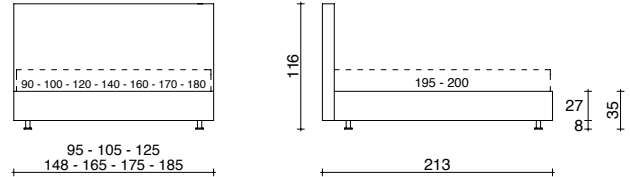

### TESTATA MONO AL MQ, ANCHE A MURO

MONO HEADBOARD, AVAILABLE BY THE SQUARE METRE AND ALSO WALL-MOUNTED

### TESTATA MONO TRAPUNTATA AL MQ ANCHE A MURO

QUILTED MONO HEADBOARD, AVAILABLE BY THE SQUARE METRE AND ALSO WALL-MOUNTED

### BASIC ALTO H.110 CM FASCE IMBOTTITE H. 20 CM

BASIC TALL H. 110 CM, PADDED SURROUND H. 20 CM

### BASIC ALTO H. 116 CM BASE CONTENITORE A 1 APERTURA O A 2 POSIZIONI

BASIC TALL H. 116 CM, SINGLE-OPENING OR DUAL-POSITION STORAGE BASE