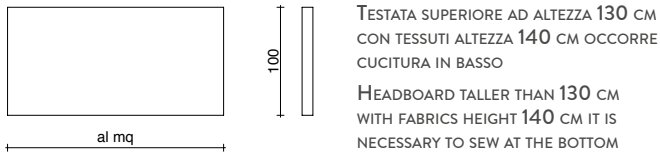

TESTATA MONO AL MQ, ANCHE A MURO

MONO HEADBOARD, AVAILABLE BY THE SQUARE METRE AND ALSO WALL-MOUNTED