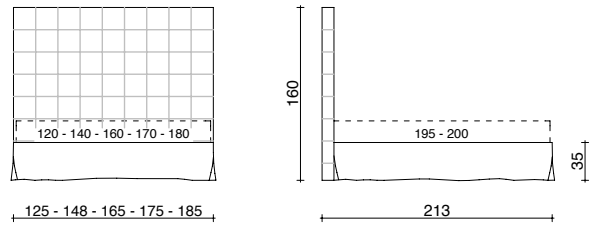

BASIC ALTO CON GALA TESTATA TRAPUNTATA H. 160 CM BASE CONTENITORE A 1 APERTURA O A 2 POSIZIONI
BASIC TALL WITH SKIRT AND QUILTED HEADBOARD H. 160 CM, SINGLE-OPENING OR DUAL-POSITION STORAGE BASE

BASIC ALTO CON GALA TESTATA TRAPUNTATA H. 160 CM
BASIC TALL WITH SKIRT AND QUILTED HEADBOARD H. 160 CM