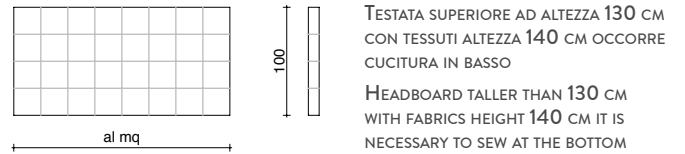

TESTATA MONO TRAPUNTATA AL MQ ANCHE A MURO

QUILTED MONO HEADBOARD, AVAILABLE BY THE SQUARE METRE AND ALSO WALL-MOUNTED