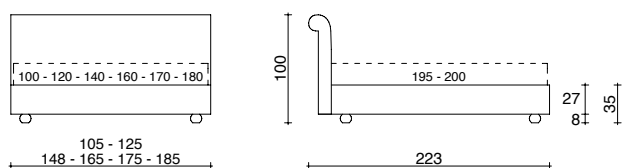

Frame: Honeycombcore headboard. The base is in steel and is fixed or detachable. Bed base with firmness-adjustable beech slats. Upholstered in CFC-free polyurethane foam with differentiated density and covered with synthetic padding and thermally bonded velveteen. Padded bed surround, height 27 cm. Storage base with detachable Alu-Beds© aluminium bed frame, available height inside: 17 cm. CUFFIA is available, to protect the headboard.

CUFFIA
finitura con fiocchi, optional

CUFFIA
finish with bows, optional

FASCE IMBOTTITE H. 27 CM
PADDED SURROUND H. 27 CM

BASE CONTENITORE A 1 APERTURA O A 2 POSIZIONI
SINGLE-OPENING OR DUAL-POSITION STORAGE BASE