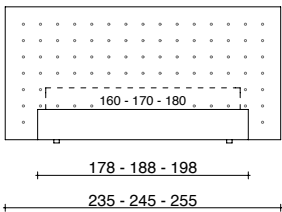

BASE CONTENITORE
STORAGE BASE

BASE CONTENITORE A 1 APERTURA
SINGLE-OPENING STORAGE BASE

BASE CONTENITORE A 2 POSIZIONI
DUAL POSITION STORAGE BASE

SPONDA LARGE | TESTATA TRAPUNTATA 1 LATO
SPONDA LARGE | QUINTED HEADBOARD ON 1 SIDE

BASE CONTENITORE
STORAGE BASE

BASE CONTENITORE A 1 APERTURA
SINGLE-OPENING STORAGE BASE

BASE CONTENITORE A 2 POSIZIONI
DUAL POSITION STORAGE BASE

BASIC | TESTATA TRAPUNTATA 2 LATI
BASIC | QUINTED HEADBOARD ON 2 SIDES