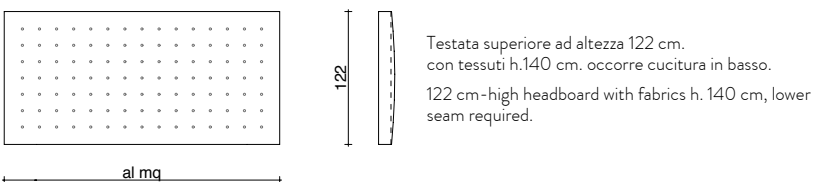

Testata a muro / Wall headboard