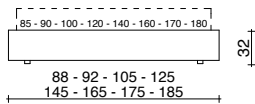

BASE CONTENITORE
STORAGE BASE

BASE CONTENITORE A 1 APERTURA
SINGLE-OPENING STORAGE BASE

BASE CONTENITORE A 2 POSIZIONI
DUAL POSITION STORAGE BASE

BASIC | TESTATA TRAPUNTATA 1 LATO
BASIC | QUINTED HEADBOARD ON 1 SIDE

BASE CONTENITORE
STORAGE BASE

BASE CONTENITORE A 1 APERTURA
SINGLE-OPENING STORAGE BASE

BASE CONTENITORE A 2 POSIZIONI
DUAL POSITION STORAGE BASE

Testata a muro / Wall headboard

SPONDA LARGE | Sommier

BASE CONTENITORE
STORAGE BASE

BASE CONTENITORE A 1 APERTURA
SINGLE-OPENING STORAGE BASE

BASE CONTENITORE A 2 POSIZIONI
DUAL POSITION STORAGE BASE

BASIC | Sommier

BASE CONTENITORE
STORAGE BASE

BASE CONTENITORE A 1 APERTURA
SINGLE-OPENING STORAGE BASE