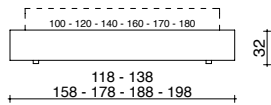

BASE CONTENITORE
STORAGE BASE

BASE CONTENITORE A 1 APERTURA
SINGLE-OPENING STORAGE BASE

BASE CONTENITORE A 2 POSIZIONI
DUAL POSITION STORAGE BASE

BASIC | TESTATA TRAPUNTATA 1 LATO
BASIC | QUINTED HEADBOARD ON 1 SIDE

BASE CONTENITORE
STORAGE BASE

BASE CONTENITORE A 1 APERTURA
SINGLE-OPENING STORAGE BASE

BASE CONTENITORE A 2 POSIZIONI
DUAL POSITION STORAGE BASE

Testata a muro / Wall headboard

SPONDA LARGE | Sommier

BASE CONTENITORE
STORAGE BASE

BASE CONTENITORE A 1 APERTURA
SINGLE-OPENING STORAGE BASE

BASE CONTENITORE A 2 POSIZIONI
DUAL POSITION STORAGE BASE

BASIC | Sommier

BASE CONTENITORE
STORAGE BASE

BASE CONTENITORE A 1 APERTURA
SINGLE-OPENING STORAGE BASE