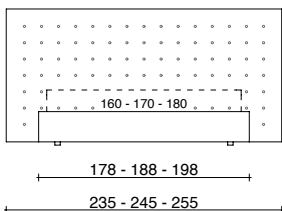

BASE CONTENITORE
STORAGE BASE

BASE CONTENITORE A 1 APERTURA
SINGLE-OPENING STORAGE BASE

BASE CONTENITORE A 2 POSIZIONI
DUAL POSITION STORAGE BASE

SPONDA LARGE | TESTATA TRAPUNTATA 1 LATO
SPONDA LARGE | QUINTED HEADBOARD ON 1 SIDE

BASE CONTENITORE
STORAGE BASE

BASE CONTENITORE A 1 APERTURA
SINGLE-OPENING STORAGE BASE

BASE CONTENITORE A 2 POSIZIONI
DUAL POSITION STORAGE BASE

BASIC | TESTATA TRAPUNTATA 2 LATI
BASIC | QUINTED HEADBOARD ON 2 SIDES

BASE CONTENITORE
STORAGE BASE

BASE CONTENITORE A 1 APERTURA
SINGLE-OPENING STORAGE BASE

BASE CONTENITORE A 2 POSIZIONI
DUAL POSITION STORAGE BASE

BASIC | TESTATA TRAPUNTATA 1 LATO
BASIC | QUINTED HEADBOARD ON 1 SIDE