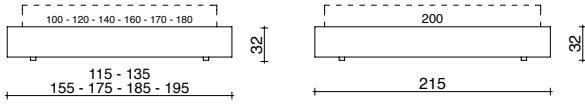

BASE CONTENITORE
STORAGE BASE

BASE CONTENITORE A 1 APERTURA
SINGLE-OPENING STORAGE BASE

BASE CONTENITORE A 2 POSIZIONI
DUAL POSITION STORAGE BASE

BASIC | TESTATA TRAPUNTATA 1 LATO
BASIC | QUINTED HEADBOARD ON 1 SIDE

BASE CONTENITORE
STORAGE BASE

BASE CONTENITORE A 1 APERTURA
SINGLE-OPENING STORAGE BASE

BASE CONTENITORE A 2 POSIZIONI
DUAL POSITION STORAGE BASE

Testata a muro / Wall headboard

SPONDA LARGE | Sommier

BASE CONTENITORE
STORAGE BASE

BASE CONTENITORE A 1 APERTURA
SINGLE-OPENING STORAGE BASE

BASE CONTENITORE A 2 POSIZIONI
DUAL POSITION STORAGE BASE

BASIC | Sommier

BASE CONTENITORE
STORAGE BASE

BASE CONTENITORE A 1 APERTURA
SINGLE-OPENING STORAGE BASE