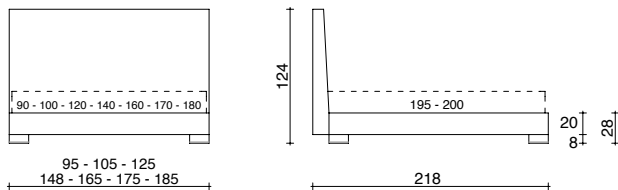

BASIC ALTO FASCE IMBOTTITE H. 20 CM

BASIC TALL, PADDED SURROUND H. 20 CM