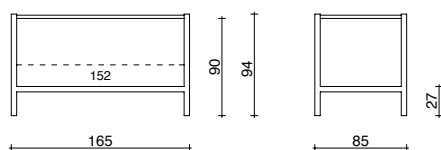

LERA BABY

P&S Duomo design

MATERASSO / MATTRESS : L. 72 P. 152

DECORAZIONI TESTATA
HEADBOARD DECORATIONS

Orsetto con iniziali ricamate
Teddy bear with embroidered initials

Cuore con iniziali ricamate
Heart with embroidered initials

Struttura: Alluminio completamente smontabile. Piano letto con pianale ortopedico in multistrato di pioppo pantografato per permettere l'aerazione. Le testate e lo schienale sono in legno multistrato imbottiti in poliuretano espanso a densità differenziata senza C.F.C. e vellutino termolegato.

Rivestimento: Tessuto, eco-synthetic e pelle completamente sfoderabile.

Cucitura: Fondo teso velcrato

Alluminio finitura epossidica: Bianco

Rendere unico Lera-Baby: scegli le decorazioni e le tue iniziali.

Frame: fully detachable aluminium. Bed base with orthopaedic base in multi-plywood, with ventilation slits, cut with a pantograph.

The bed surrounds and backrest are in multi-plywood, upholstered in CFC-free polyurethane foam with differentiated density and thermally bonded velveteen.

Covering: fabric, eco-synthetic fabric and leather, fully removable.

Seams: Taut cover, with velcro

Aluminium epoxy finish: White

For a totally unique Lera-Baby: choose your own decorations and initials.

LERA BABY SLIM