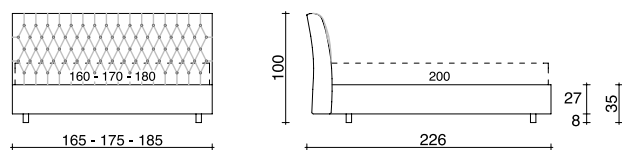

ROMA Basic with padded surrounds, height 27 cm and ROMA Sponda Stondata with padded surround, height 22 cm or 27 cm. Storage base with detachable Alu-Beds© aluminium bed frame, available height inside: 17 cm.

BASIC FASCE IMBOTTITE H. 27 CM

BASIC PADDED SURROUND H. 27 CM

BASIC BASE CONTENITORE A 1 APERTURA O A 2 POSIZIONI

BASIC SINGLE-OPENING OR DUAL-POSITION STORAGE BASE

SPONDA STONDATA FASCE IMBOTTITE H. 22 CM