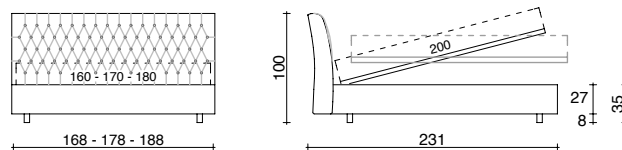

ROMA Basic with padded surrounds, height 27 cm and ROMA Sponda Stondata with padded surround, height 22 cm or 27 cm. Storage base with detachable Alu-Beds© aluminium bed frame, available height inside: 17 cm.

BASIC FASCE IMBOTTITE H. 27 CM

BASIC PADDED SURROUND H. 27 CM

BASIC BASE CONTENITORE A 1 APERTURA O A 2 POSIZIONI

BASIC SINGLE-OPENING OR DUAL-POSITION STORAGE BASE

SPONDA STONDATA FASCE IMBOTTITE H. 22 CM